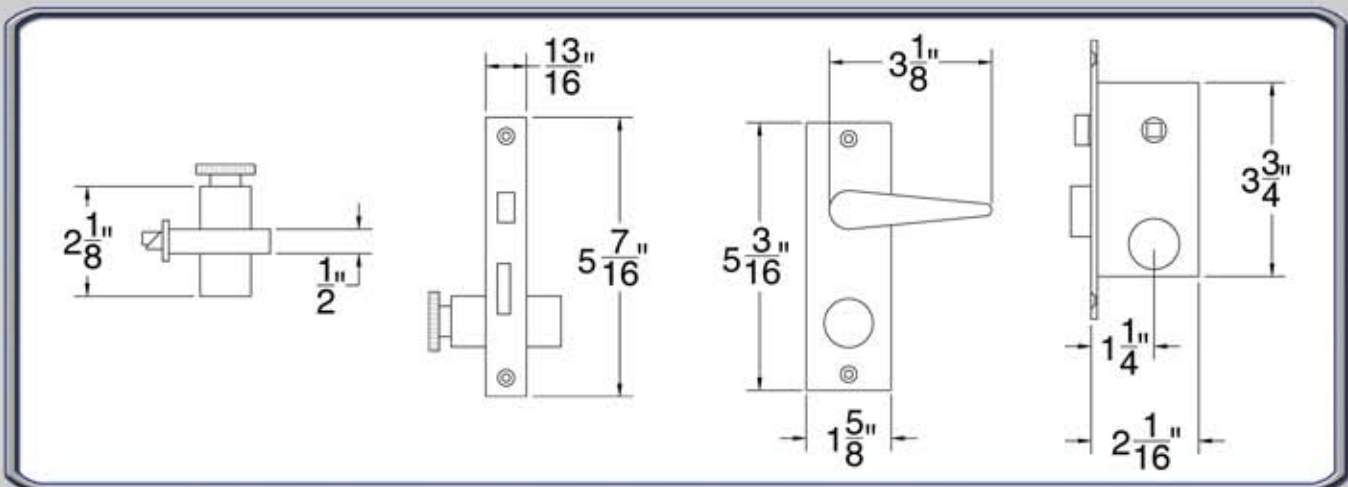

The Brass Works, Inc.
386.943.8857
PO Box 566 DeLand, FL 32721
sales@thebrassworksinc.com
www.thebrassworksinc.com

Cover photo courtesy of
Grand Banks Yachts