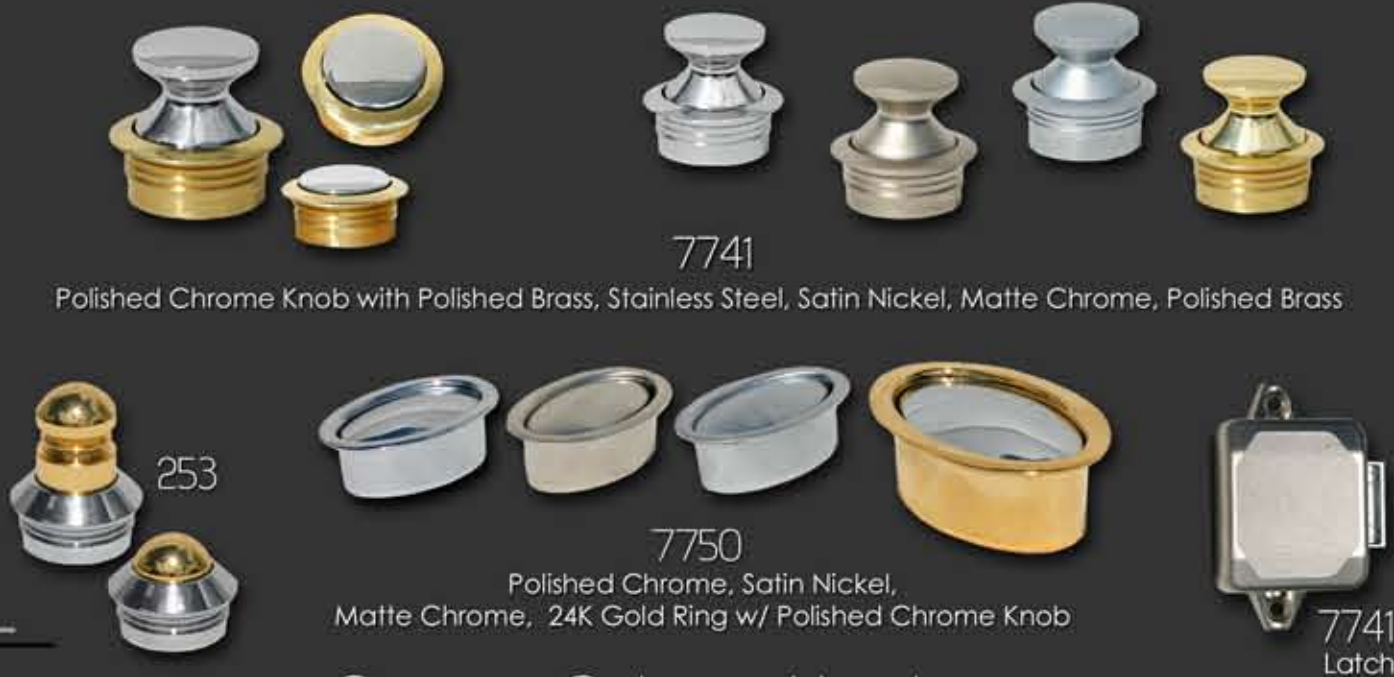

Push Button Latches

Custom Cabinet Hardware

The Brass Works, Inc.

111 E Kentucky Ave DeLand, Florida 32724 Tel: 386.943.8857 Fax: 386.943.8810
www.MarineDoorandCabinetHardware.com info@MarineDoorandCabinetHardware.com

The Brass Works, Inc.

Exclusive US Distributors for Schwepper Quality Ship Hardware